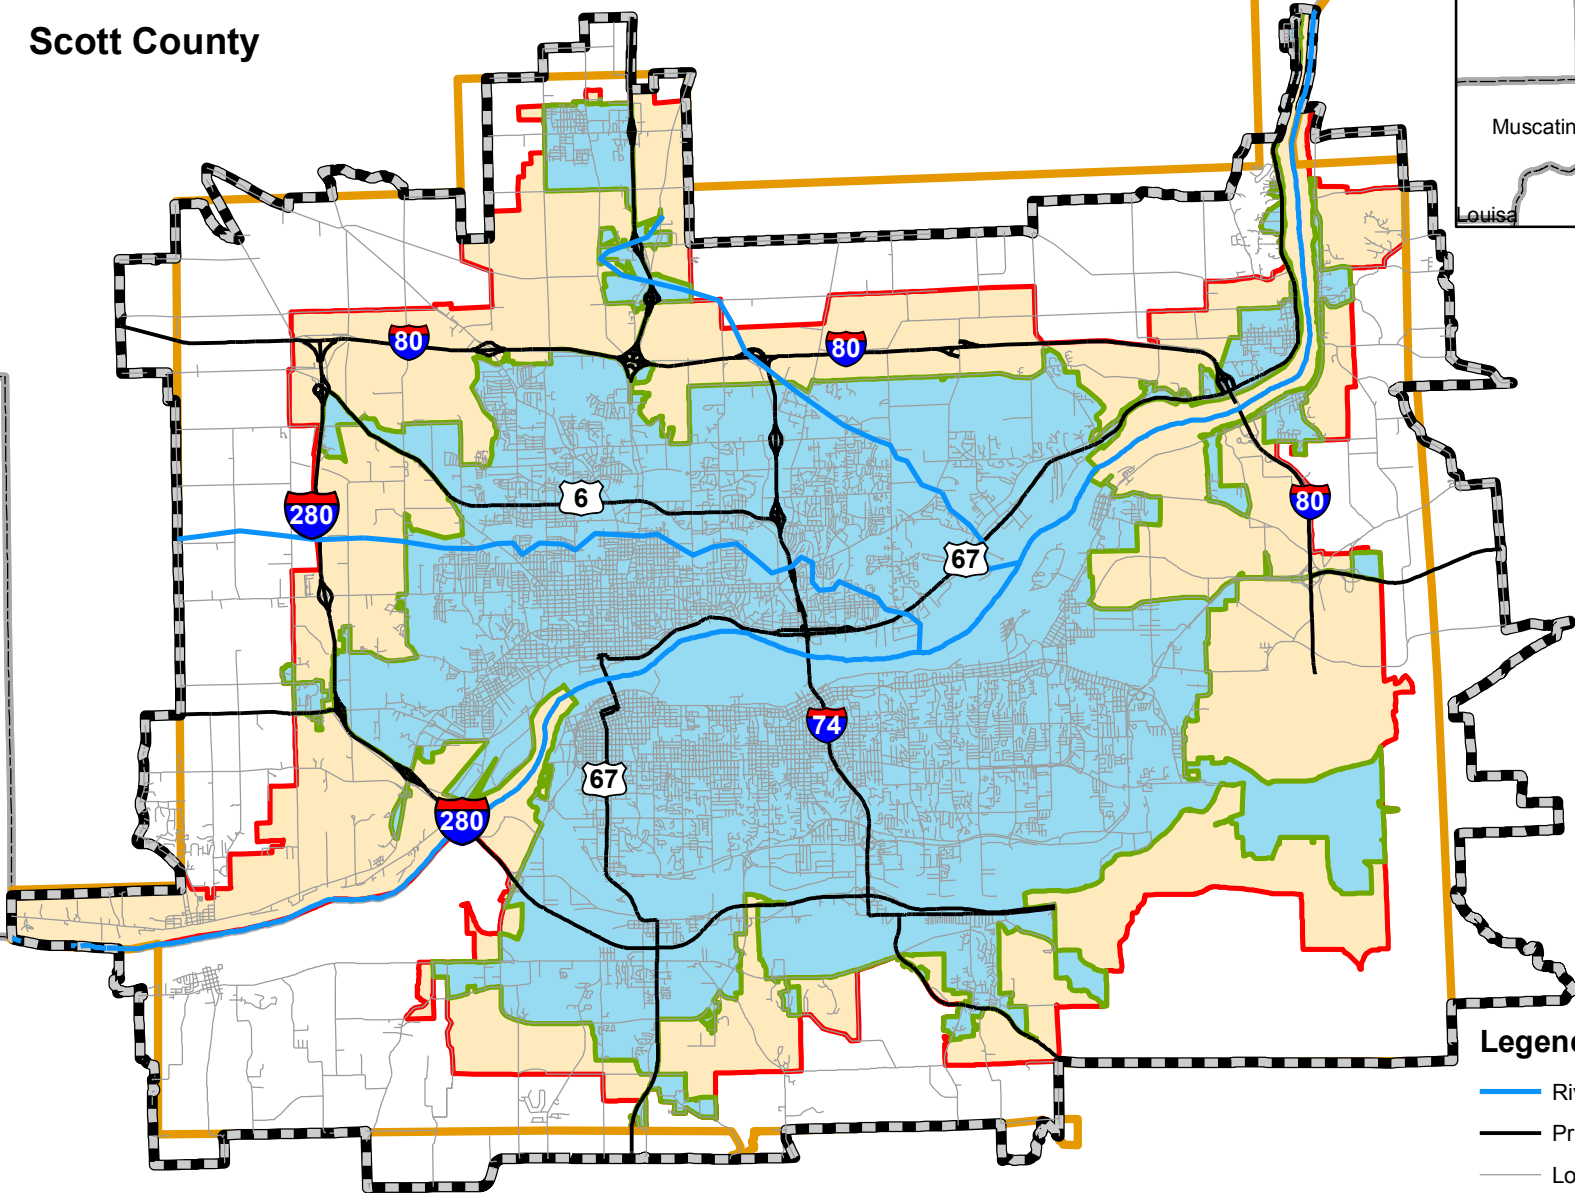

Bi-State MPO

Scott County

Legend

- Rivers
- Primary Roads
- Local Roads
- Current Bi-State MPO Boundary
- Previous Old MPO Boundary
- 2010 Quad Cities Urbanized Area
- 2013 FHWA Urban Area Boundary (UAB)
- County Boundary